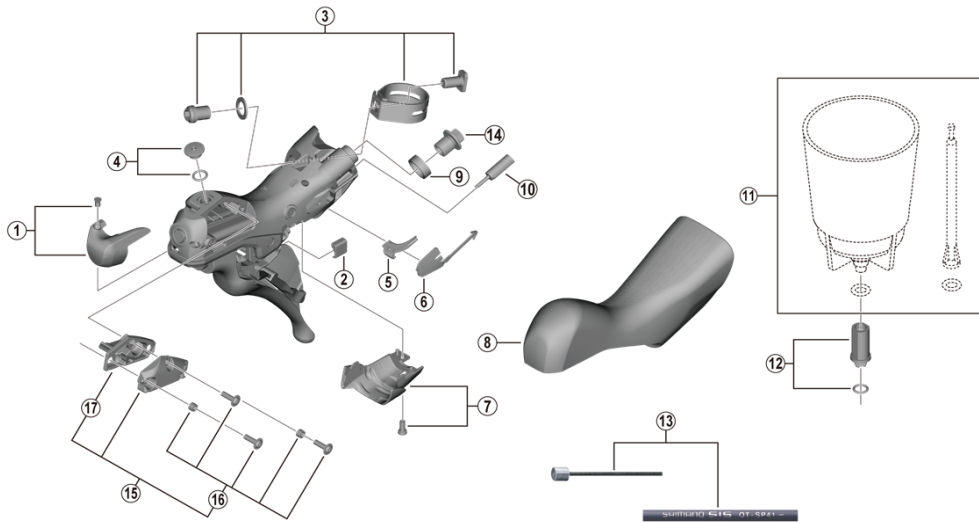

TIAGRA Dual Control Lever (For Disc Brake)

ST-4725 (2x10-speed)

ST-R7025

ST-R7020

ITEM NO.	SHIMANO CODE NO.	DESCRIPTION	INTERCHANGEABILITY	
1	Y0JS98010	Right hand name plate R and fixing screw	B	B
	Y0JT98010	Left hand name plate L and fixing screw	B	B
2	Y63X80000	Main lever support R	A	A
	Y63X80010	Main lever support L	A	A
3	Y0E098030	Clamp band unit diameter (23.8 - 24.2 mm)	A	A
4	Y0F398030	Bleed screw and O-ring	A	A
5	Y07X75000	SL cable guide R	A	A
	Y07V75000	SL cable guide L	A	A
6	Y00E75000	SL cable cover R	A	A
	Y0C574000	SL cable cover L	A	A
7	Y0F398040	Right hand unit cover R and fixing screw	A	A
	Y0F498020	Left hand unit cover L and fixing screw	A	A
8	Y0F398010	Bracket covers (pair)	A	A
9	Y0C514000	Joint support ring	A	A
10	Y63Z27000	Outer cap with short tongue for ST	A	A
11	ESMDISCBP	Funnel and oil stopper	A	A
12	Y0C698050	Funnel adapter and O-ring	A	A
13	Y60198010	OT-SP41 OPTISLICK shift cable sets (black) • Outer cap with short tongue for ST (2 pcs.) • SIS-SP40 outer caps (3 pcs.) • SIS-SP40 sealed outer caps (1 pc.) • Inner end caps (2 pcs.)		
	Y60198030	OT-SP41 OPTISLICK shift cable sets (white) • Outer cap with short tongue for ST (2 pcs.) • SIS-SP40 outer caps (3 pcs.) • SIS-SP40 sealed outer caps (1 pc.) • Inner end caps (2 pcs.)		
	Y60198080	OT-SP41 OPTISLICK shift cable sets (yellow) • Outer cap with short tongue for ST (2 pcs.) • SIS-SP40 outer caps (3 pcs.) • SIS-SP40 sealed outer caps (1 pc.) • Inner end caps (2 pcs.)		
	Y60198040	OT-SP41 OPTISLICK shift cable sets (red) • Outer cap with short tongue for ST (2 pcs.) • SIS-SP40 outer caps (3 pcs.) • SIS-SP40 sealed outer caps (1 pc.) • Inner end caps (2 pcs.)		
	Y60198070	OT-SP41 OPTISLICK shift cable sets (blue) • Outer cap with short tongue for ST (2 pcs.) • SIS-SP40 outer caps (3 pcs.) • SIS-SP40 sealed outer caps (1 pc.) • Inner end caps (2 pcs.)		
	Y60198060	OT-SP41 OPTISLICK shift cable sets (green) • Outer cap with short tongue for ST (2 pcs.) • SIS-SP40 outer caps (3 pcs.) • SIS-SP40 sealed outer caps (1 pc.) • Inner end caps (2 pcs.)		
	Y60198050	OT-SP41 OPTISLICK shift cable sets (orange) • Outer cap with short tongue for ST (2 pcs.) • SIS-SP40 outer caps (3 pcs.) • SIS-SP40 sealed outer caps (1 pc.) • Inner end caps (2 pcs.)		
	Y60198020	OT-SP41 OPTISLICK shift cable sets (high-tech gray) • Outer cap with short tongue for ST (2 pcs.) • SIS-SP40 outer caps (3 pcs.) • SIS-SP40 sealed outer caps (1 pc.) • Inner end caps (2 pcs.)		
14	Y8RD02000	Flange flare nut (M9/black)		
15	Y0C698060	Right hand lid unit		
	Y0C598030	Left hand lid unit		
16	Y0C698070	Lid fixing screw (3 pcs.) and lid spacer (2 pcs.)		
17	Y0C678000	Diaphragm R		
	Y0C578000	Diaphragm L		

A: Same parts.

B: Parts are usable, but differ in materials, appearance, finish, size, etc.

Absence of mark indicates non-interchangeability.

Jul.-2021-4613C

© Shimano Inc. 1

SHIMANO